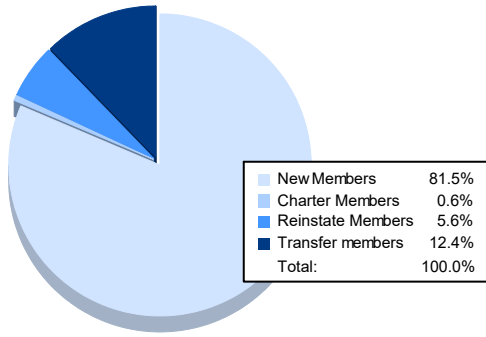

Year	New Clubs	Dropped Clubs	Gain/ Loss Clubs	New Members	Charter Members	Reinstate Members	Transfer Members	Total Member Added	Total Members Dropped	Gain/ Loss Members
2017-2018	0	0	0	127	2	12	8	149	126	23
2018-2019	0	0	0	79	1	2	5	87	117	-30
2019-2020	1	0	1	74	48	6	3	131	132	-1
2020-2021	0	1	-1	84	2	4	3	93	177	-84
2021-2022	0	1	-1	145	1	10	22	178	164	14
<b>Average</b>	<b>0</b>	<b>0</b>	<b>0</b>	<b>102</b>	<b>11</b>	<b>7</b>	<b>8</b>	<b>128</b>	<b>143</b>	<b>-16</b>

### Membership Composition June 2022 Cumulative