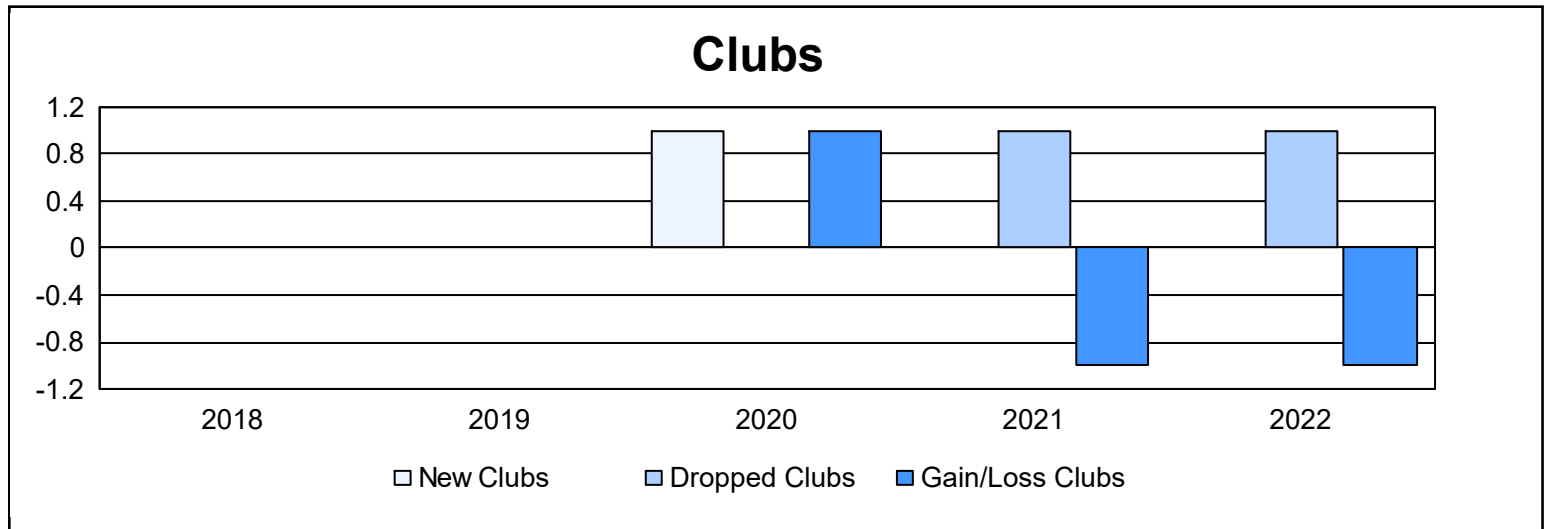

Year	New Clubs	Dropped Clubs	Gain/ Loss Clubs	New Members	Charter Members	Reinstate Members	Transfer Members	Total Member Added	Total Members Dropped	Gain/ Loss Members
2017-2018	0	0	0	127	2	12	8	149	126	23
2018-2019	0	0	0	79	1	2	5	87	117	-30
2019-2020	1	0	1	74	48	6	3	131	132	-1
2020-2021	0	1	-1	84	2	4	3	93	177	-84
2021-2022	0	1	-1	145	1	10	22	178	164	14
<b>Average</b>	<b>0</b>	<b>0</b>	<b>0</b>	<b>102</b>	<b>11</b>	<b>7</b>	<b>8</b>	<b>128</b>	<b>143</b>	<b>-16</b>

### Membership Composition June 2022 Cumulative