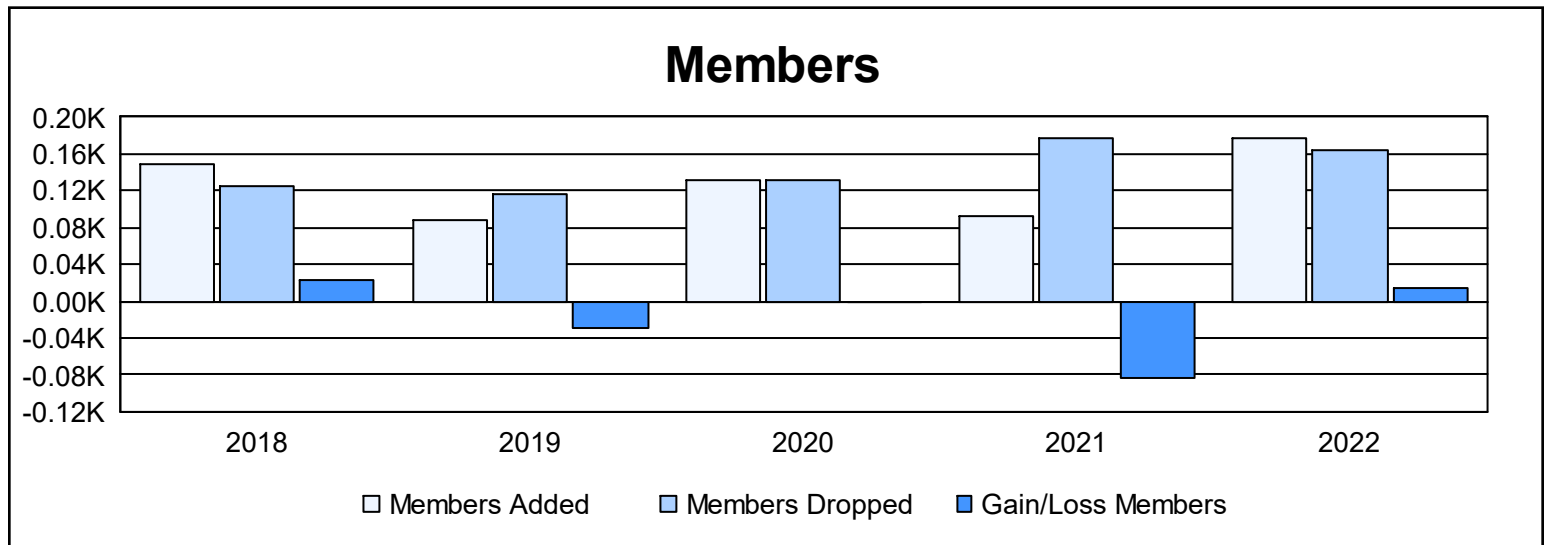

Year	New Clubs	Dropped Clubs	Gain/ Loss Clubs	New Members	Charter Members	Reinstate Members	Transfer Members	Total Member Added	Total Members Dropped	Gain/ Loss Members
2017-2018	0	0	0	127	2	12	8	149	126	23
2018-2019	0	0	0	79	1	2	5	87	117	-30
2019-2020	1	0	1	74	48	6	3	131	132	-1
2020-2021	0	1	-1	84	2	4	3	93	177	-84
2021-2022	0	1	-1	145	1	10	22	178	164	14
<b>Average</b>	<b>0</b>	<b>0</b>	<b>0</b>	<b>102</b>	<b>11</b>	<b>7</b>	<b>8</b>	<b>128</b>	<b>143</b>	<b>-16</b>

### Membership Composition June 2022 Cumulative